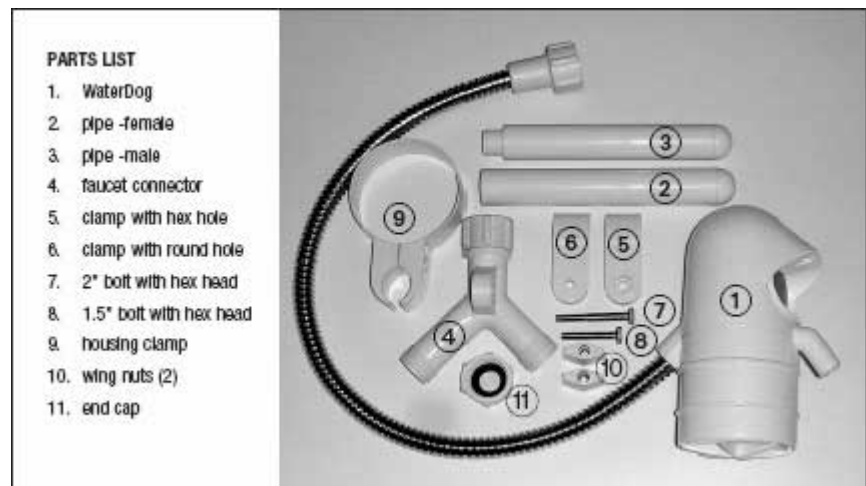

Frequently Asked Questions

Can any size dog use the WaterDog?

The WaterDogs height is adjustable, making it suitable for dogs of almost any size.

I want to be able to use other hoses on the same tap that I have the WaterDog installed on, can this be done?

The WaterDog comes with a 'Y' connector – this lets your tap remain free to attach other hoses.